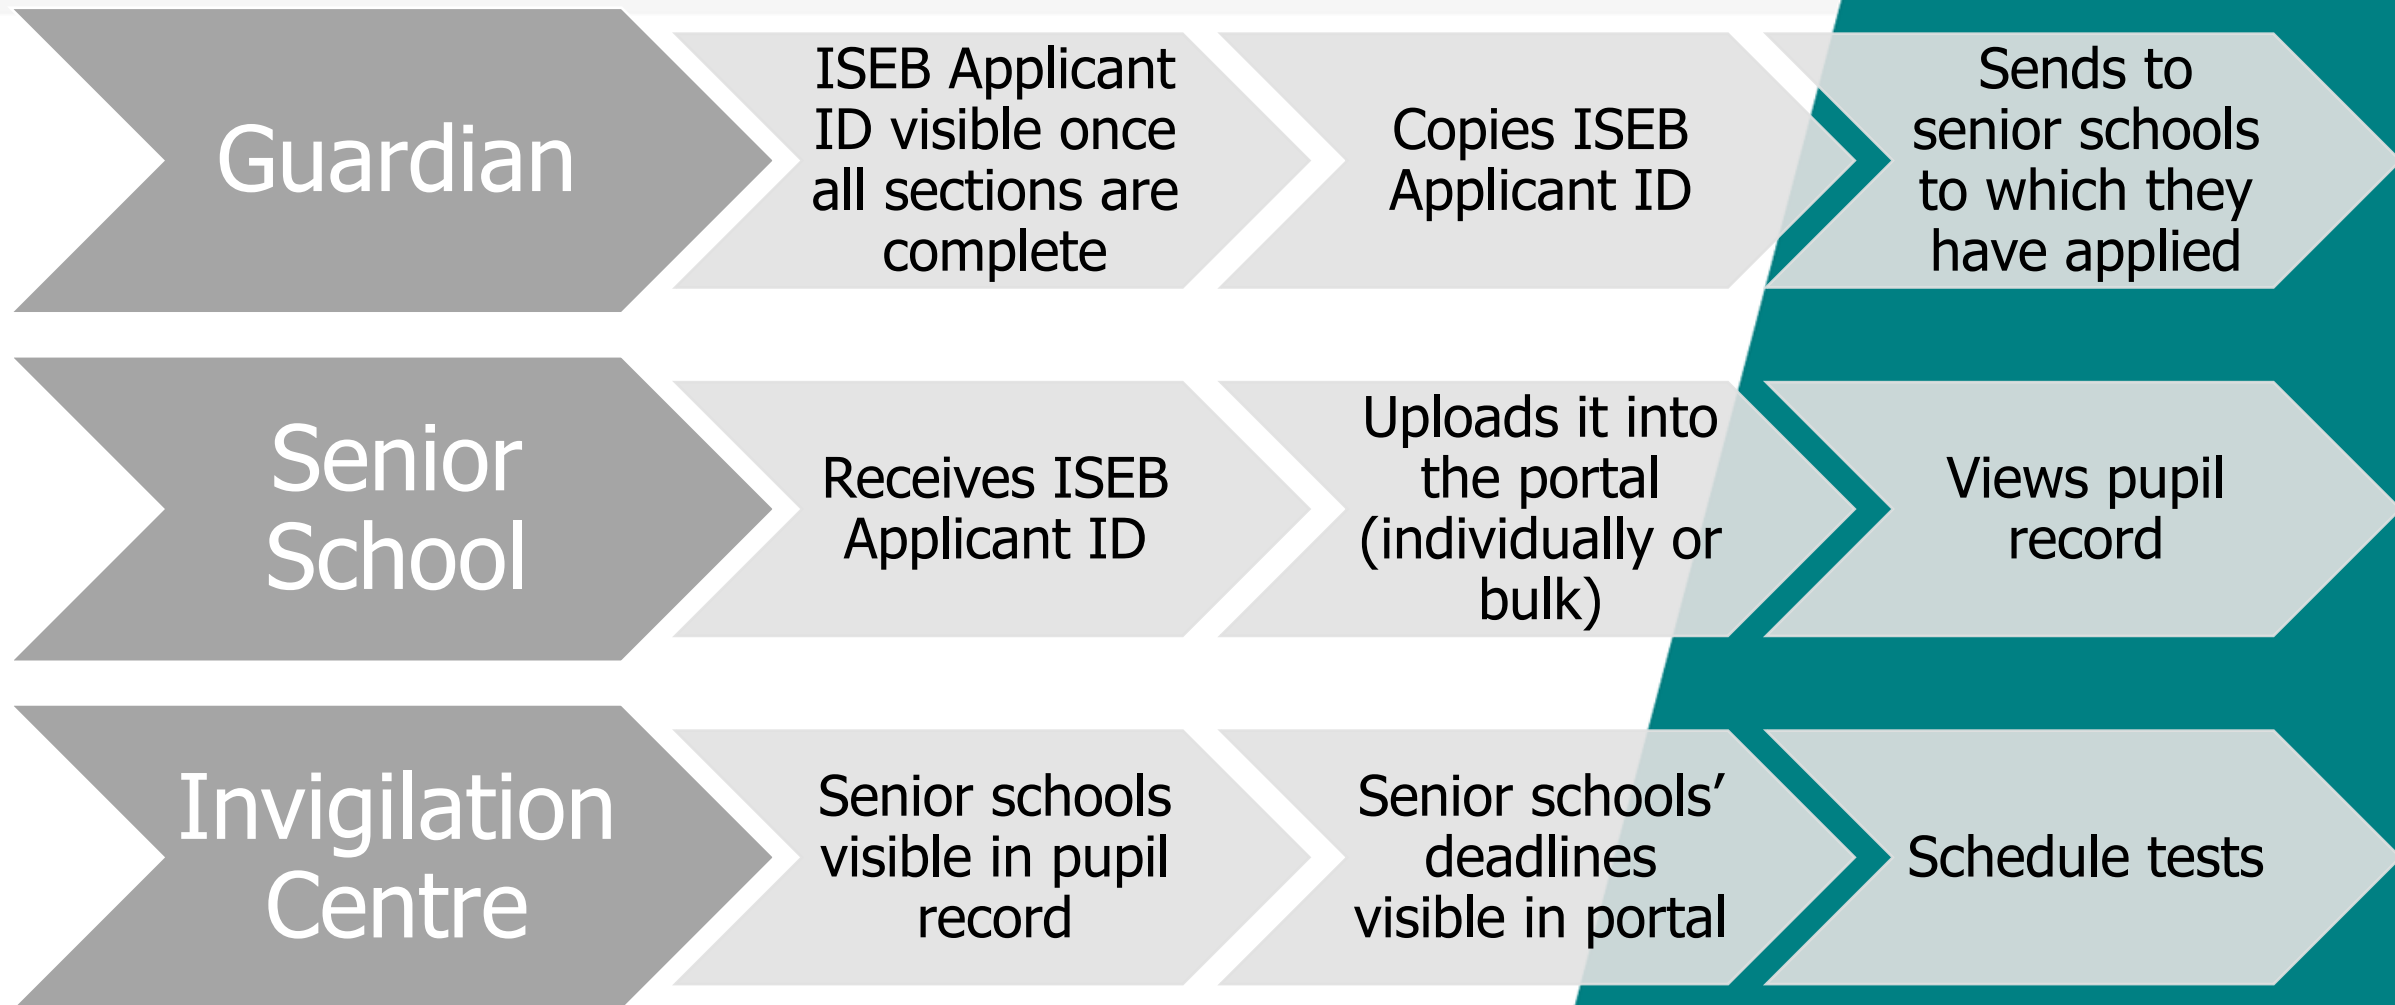

INVIGILATION CENTRE PORTAL

For invigilation centres (which include prep schools, senior schools and non-school venues such as the British Council Offices overseas) to be able to view the pupil records and schedule the tests.

REGISTERING

Senior School

Logs in to portal account

Enters test deadline

Informs parents/guardians to register for the Pre-tests

Guardian

Creates portal account

Adds child information

Selects invigilation centre
Adds any SEND or EAL information

Invigilation Centre

Logs in to portal account

Views pupil record

- Senior schools
- SEND/EAL status

Approves pupil

SHARING ISEB APPLICANT ID

TEST ADMINISTRATION

ISEB

Independent Schools
Examinations Board