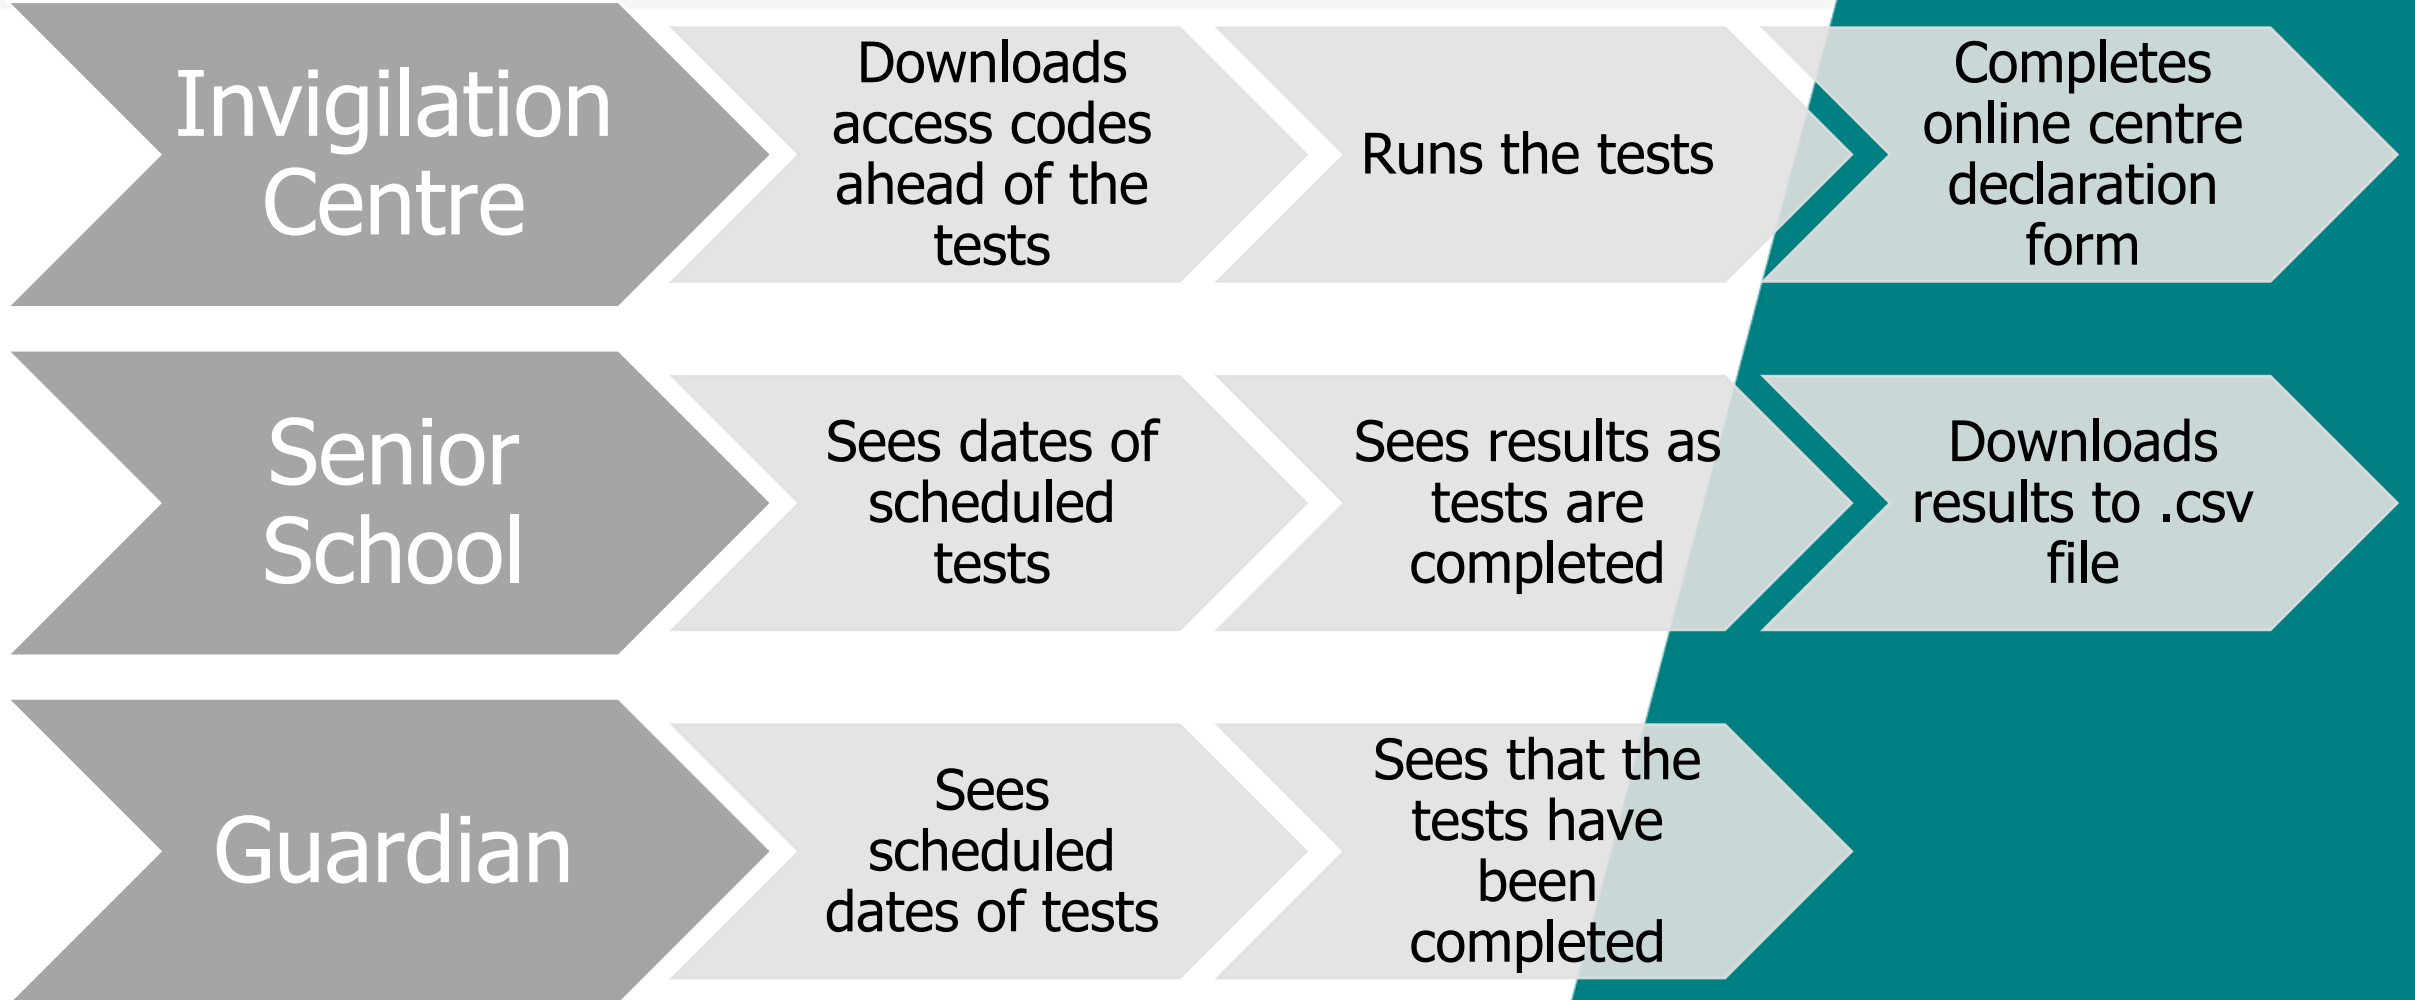

REGISTERING

Senior School

Logs in to portal account

Enters test deadline

Informs parents/guardians to register for the Pre-tests

Guardian

Creates portal account

Adds child information

Selects invigilation centre
Adds any SEND or EAL information

Invigilation Centre

Logs in to portal account

Views pupil record

- Senior schools
- SEND/EAL status

Approves pupil

SHARING ISEB APPLICANT ID

TEST ADMINISTRATION